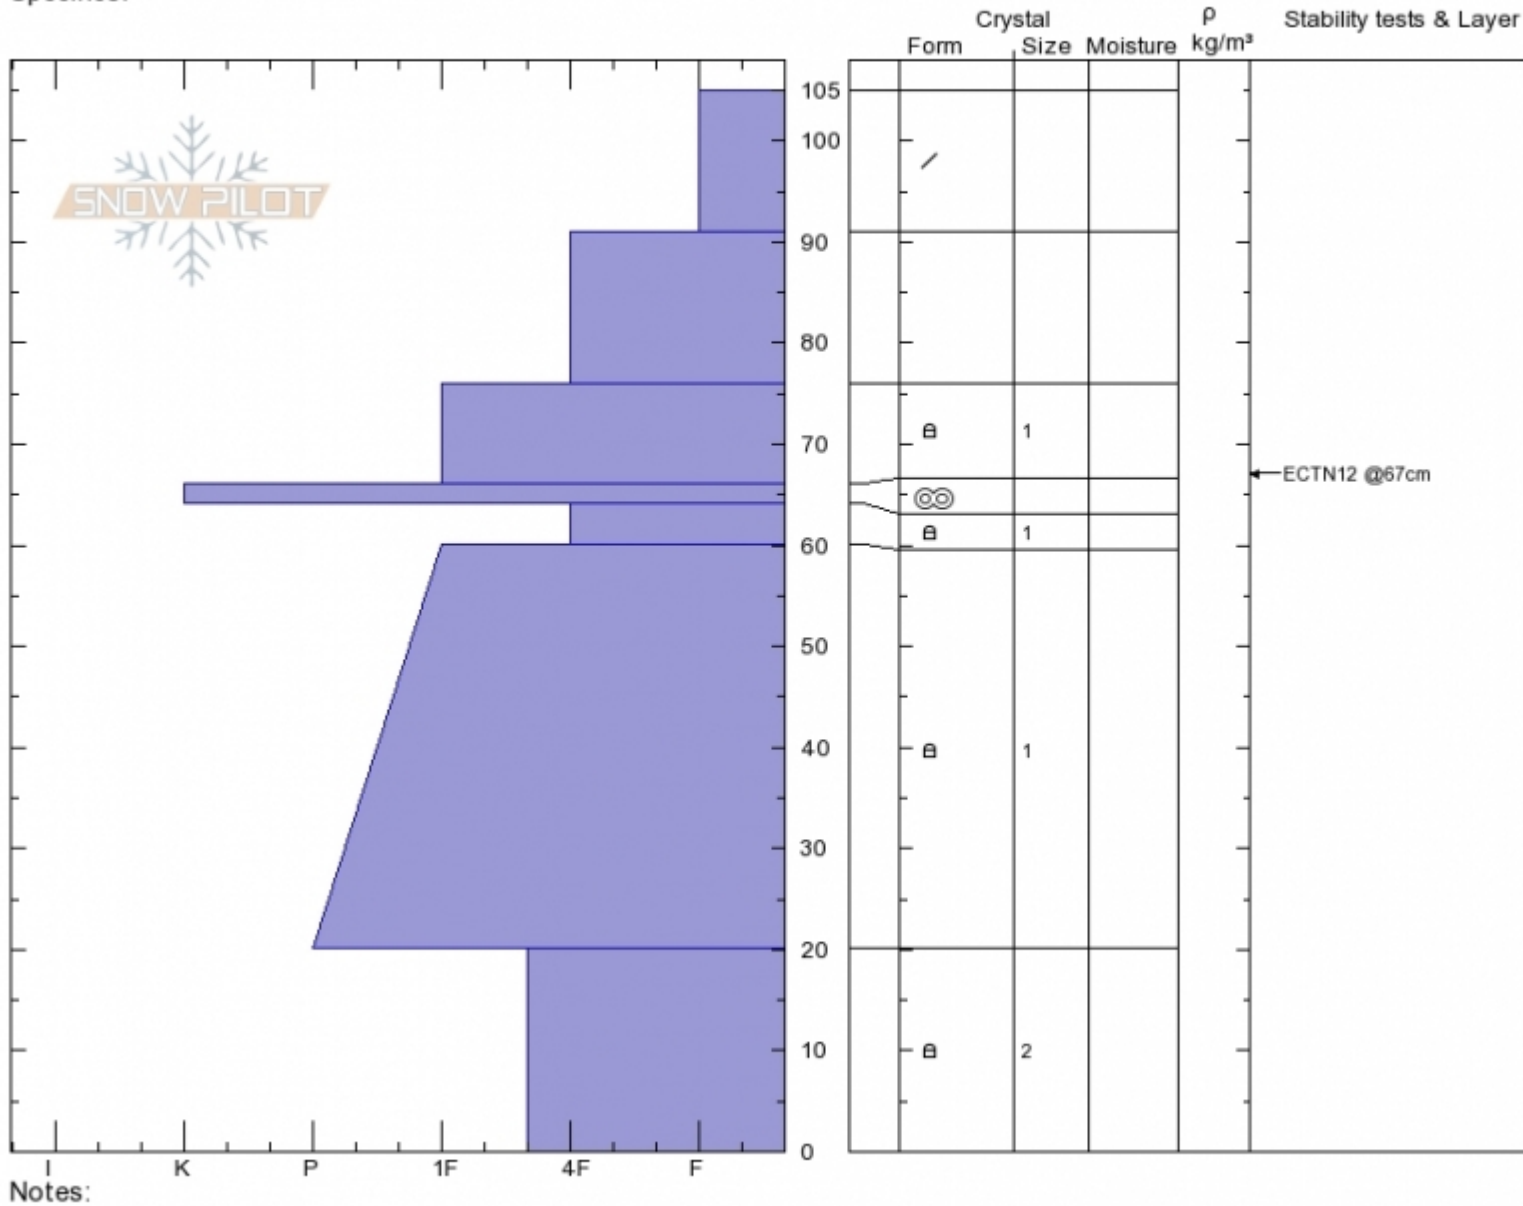

Blackmore, North Face **Spencer Jonas**
Gallatin Range-N **12/16/2019 - 12:42pm**
MT **Co-ord: 45.44958N, -111.00186W**
Elevation: 9082 ft **Slope Angle: 20°**
Aspect: 350° **Wind Loading: no**
Specifics:

Stability: **HS:105** **Layer Notes:**
 Air Temperature: **-13.2°C**
 Sky Cover: **SCT**
 Precipitation: **NO**
 Wind: **Calm**

Advisory Region
 Northern Gallatin
 Longitude
 -111.00W
 Latitude
 45.45N

Forecast link: [GNFAC Avalanche Forecast for Tue Dec 17, 2019](#)
 Northern Gallatin, 2019-12-16