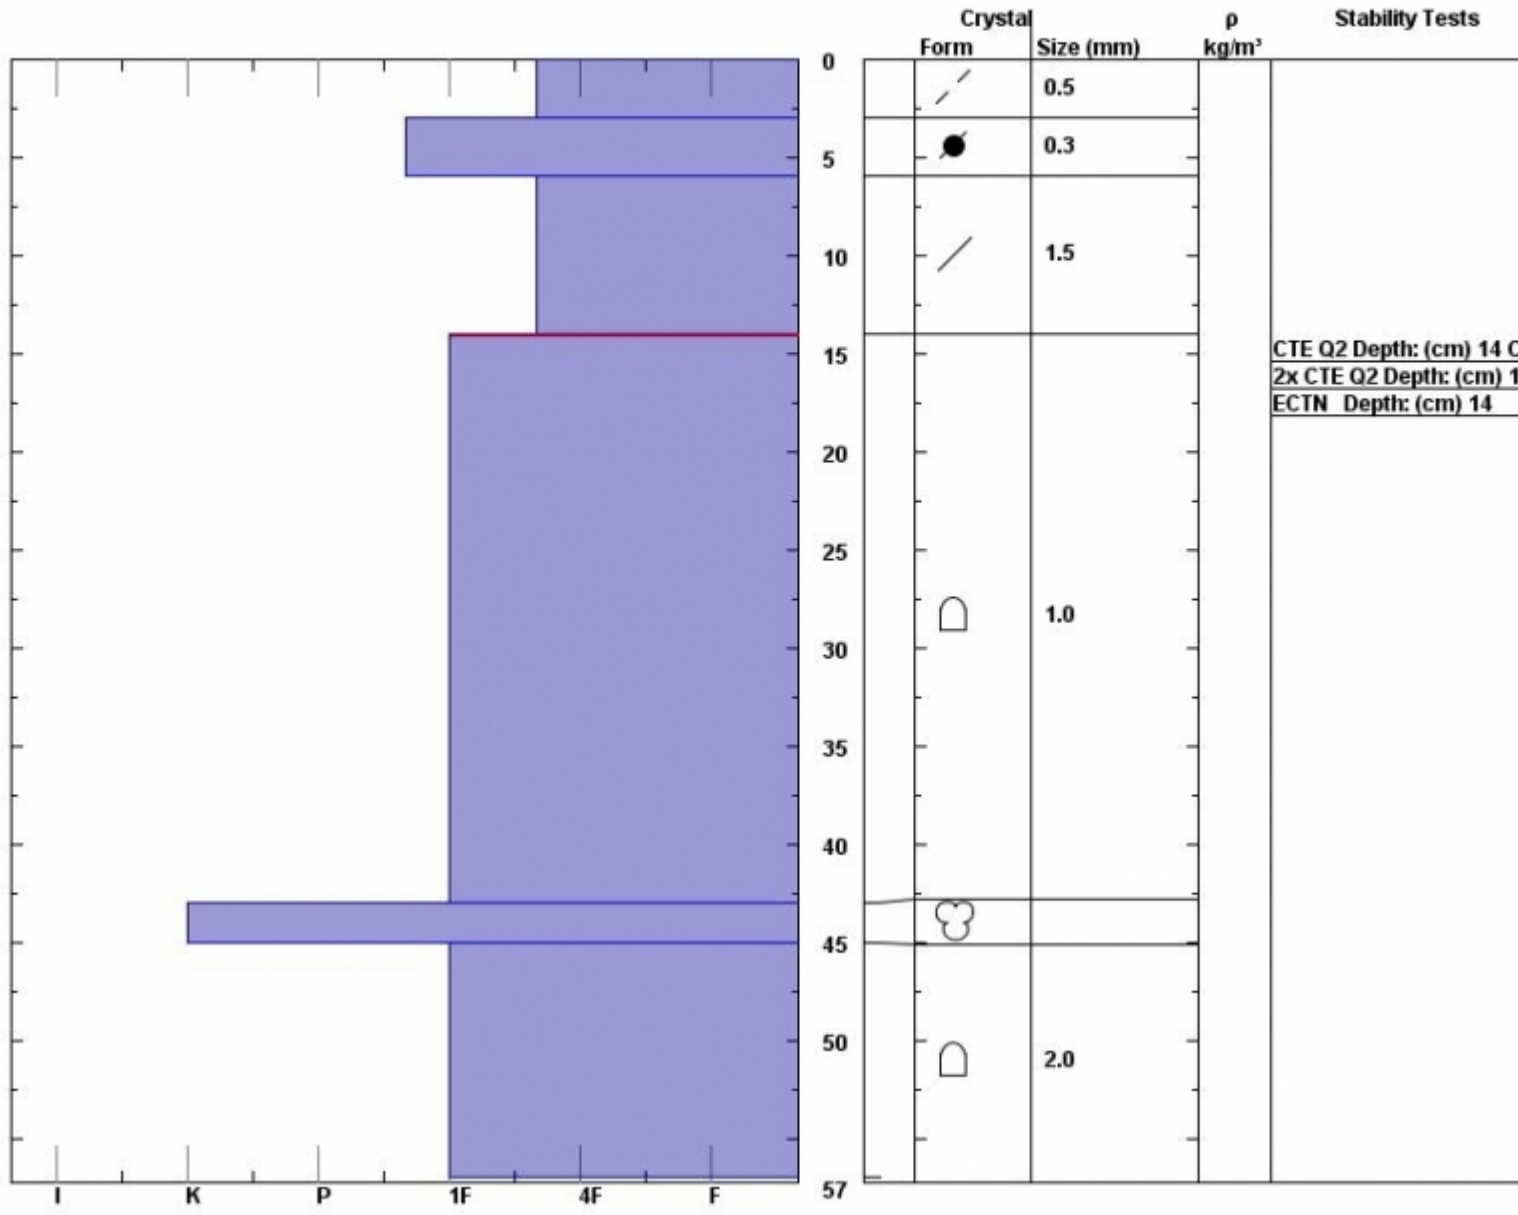

Snow Pit Profile  
**Treeline Areas**  
**Northern Madison, MT**  
 Elevation (m) **3000**  
 Aspect: **0**  
 Specifics: **Ski Area Pit; BC Pit;**

Observer: **Moonlight Basin**  
**Mon Nov 19 11:07:36 MST 2012**  
 Co-ord: **W N**  
 Slope: **30**  
 Wind loading: **previous**

Stability on similar slopes: **Fair**  
 Air Temperature: **-2 C**  
 Sky Cover: **Clear**  
 Precipitation: **None**  
 Wind: **SW Light Breeze**

Stability Test Notes:  
 Layer n  
**6-14: P**  
**43-45: C**  
**45-57: M**

Notes: **Summary profile of five separate profiles at various locations.**

Advisory Region  
 Northern Madison

**Forecast link:** [GNFAC Avalanche Forecast for Thu Nov 22, 2012](#)  
 Northern Madison, 2012-11-22